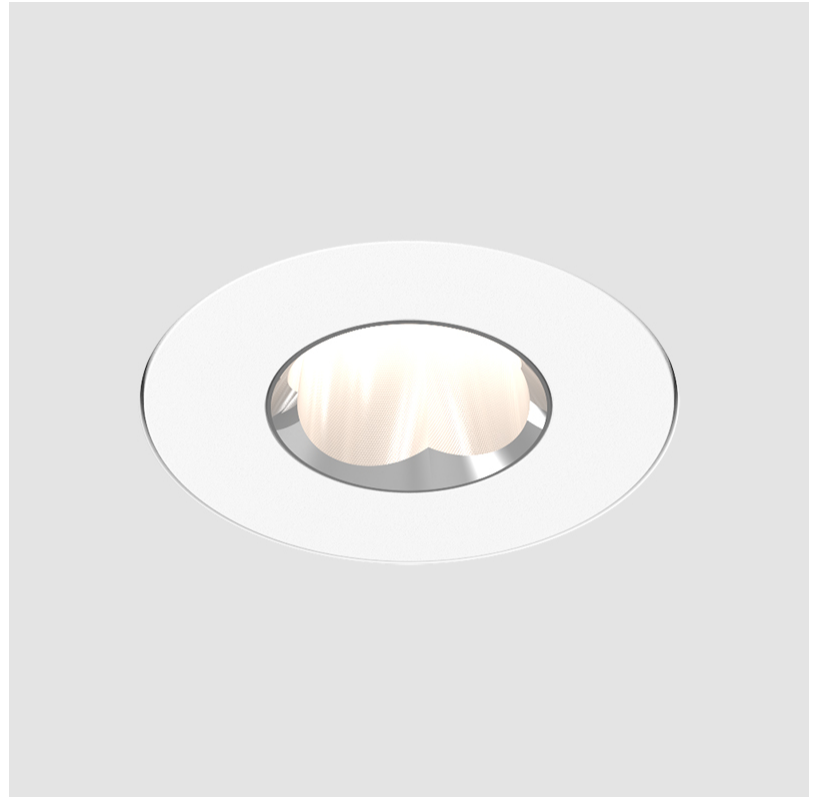

GENERAL

Series: Oiko Pro Round
Subseries: Oiko Pro Round Fixed
Brand: Prolicht
Division: Architectural
Mounting Type: Trimless
Mounting Location: Ceiling
Subcategory: Downlight

PHYSICAL

Shape: Round
Diameter (mm): 75
Diameter (in): 2 15/16
Height (mm): 43
Height (in): 1 11/16
Ceiling Thickness (mm): 10 / 12.5 / 15 / 25
Ceiling Thickness (in): 3/8 or 1/2 or 9/16 or 1
Min. Recessing Depth (mm): 50
Min. Recessing Depth (in): 1 15/16
Light Distribution: Direct
Diffuser: Lens Pack - Spread Lens / Linear Spread Lens / Honeycomb Louver
Fixture Finish: SSR / BKV / CWI / CRY / HAB / UFT / ITA / RUA / FTG / MYG / LOD / PUS / FRO / FUP / KIA / POP / BLS / SPG / MEY / GOH / GUM / CHC / COM / ABZ / JAG / OBR / MOS / ROR
Fixture Material: Aluminum Die Cast
Cut-out Measurements: 86mm / 2 11/16" Diameter

ELECTRICAL

Lamp Type: LED (Zhaga Standard)
Input Wattage (W): 14
Total Output Wattage (W): 12.7
Dimming: Dali Dimming
Driver Included: No
Driver Location: Recessed Housing
Driver Type: Constant Current - Universal (120Vac only for DALI driver)
Driver Class: Class 2
Input Voltage (V): 120 - 277
Constant Current (MA): 700

LED

Color Temperature (°K): 2700-6500 Tunable White
Max. Delivered Lumen (lm): 1381
Nominal Lumen (lm): 1460
CRI: >90 CRI
Lamp Life (hrs): 50000
Special LEDs offerings: Tunable White

OPTICAL

Reflector°: 62
Adjustability: Fixed

RATINGS AND CERTIFICATIONS

Certified By: Certified for North American Standards
IP rating: IP20

Ø75mm 2 15/16"

Ø85mm 3 3/8"