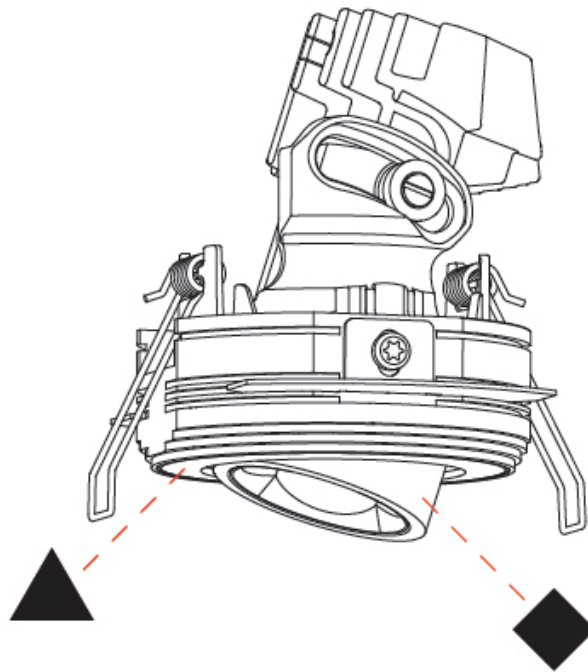

OIKO PRO ROUND ADJUSTABLE TRIMLESS

A35885-

PROJECT

TYPE

SPECIFIER

QUANTITY

DATE

A